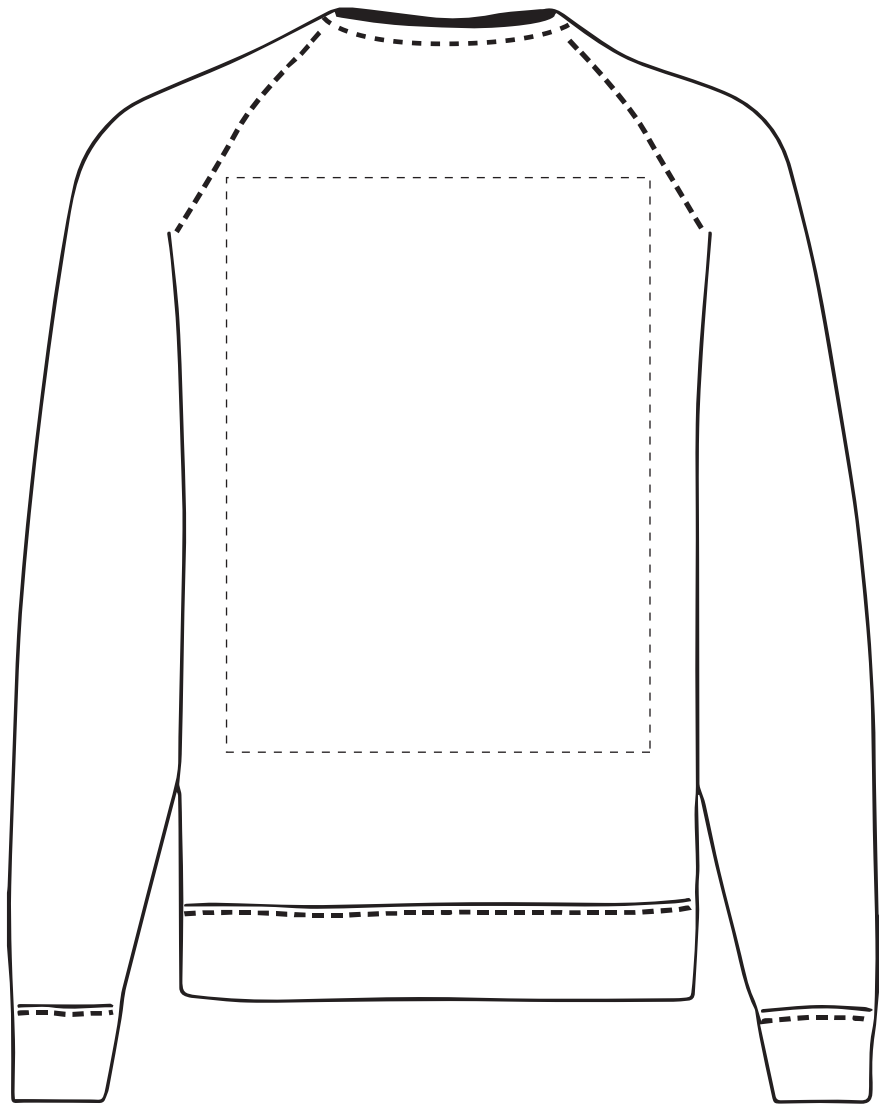

Your Ref:
Our Ref:

Quantity:
Version: 1

Product Code: SF0001
Product Colour: White

PRINTING CONCERNS: PRINT MAY DISCOLOUR

PRODUCT INFO: DUE TO THE NATURE OF THE PRODUCT THE PRINT POSITION MAY VARY BY 2 - 3 MM

PANTONE REFERENCE(S)

The dashed line is to demonstrate print area and will not appear on your printed item

- Colour 1
- Colour 1
- Colour 1
- Colour 1

ARTWORK SCALE 20%