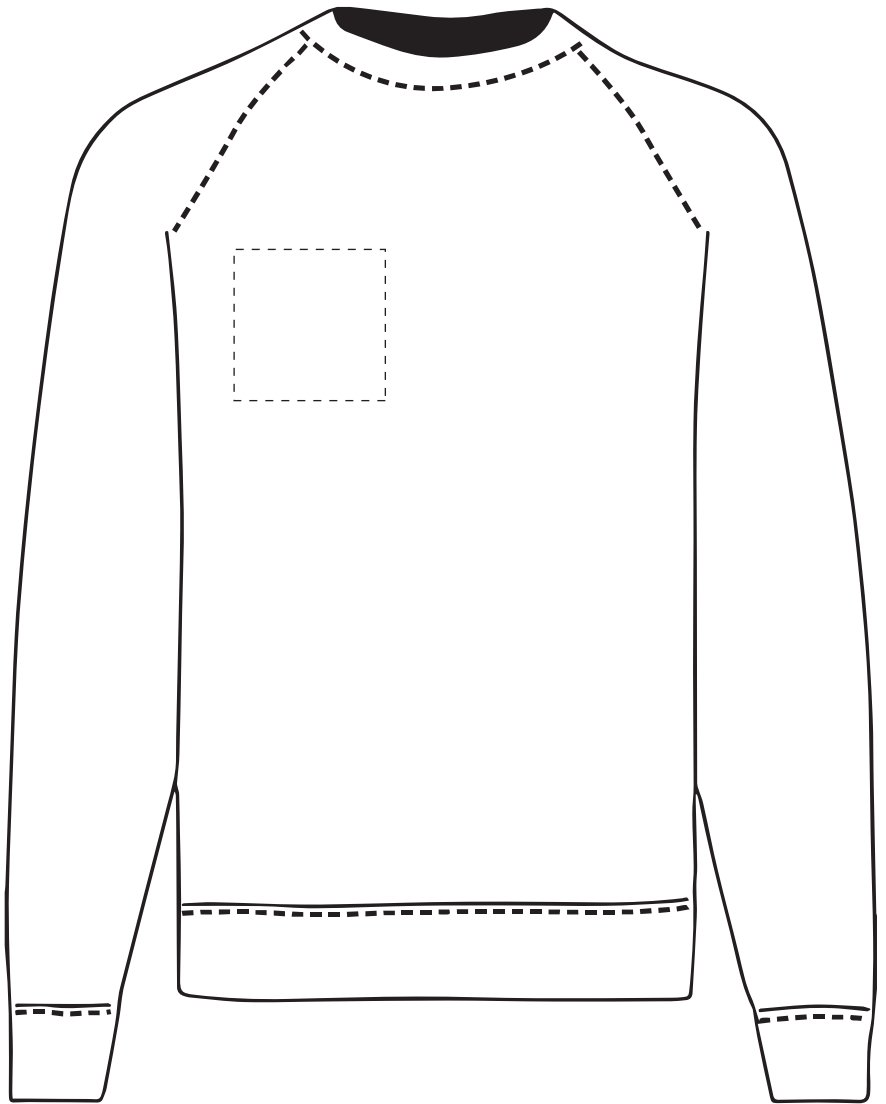

Your Ref:	Quantity:	Product Code: SF0001
Our Ref:	Version: 1	Product Colour: White

PRINTING CONCERNS: PRINT MAY DISCOLOUR

PRODUCT INFO: DUE TO THE NATURE OF THE PRODUCT THE PRINT POSITION MAY VARY BY 2 - 3 MM

PANTONE REFERENCE(S)

The dashed line is to demonstrate print area and will not appear on your printed item

- Colour 1
- Colour 1
- Colour 1
- Colour 1

ARTWORK SCALE 20%