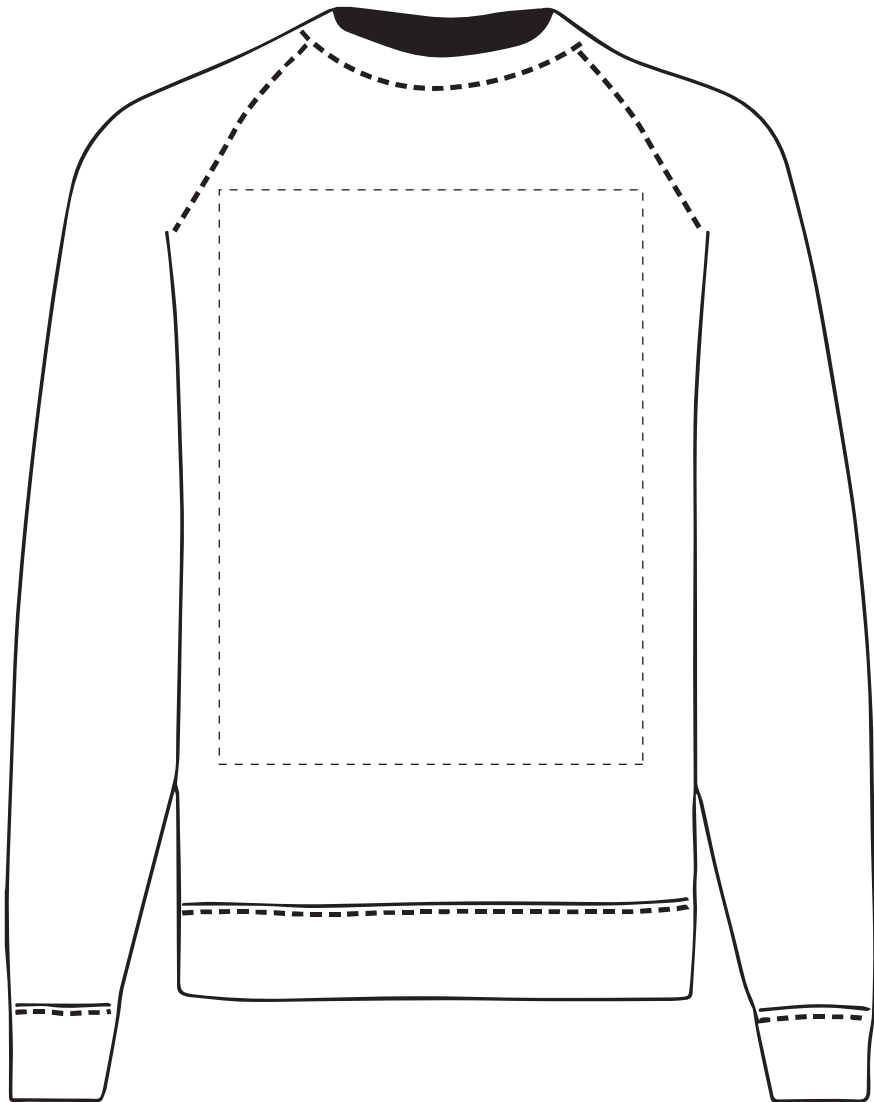

Your Ref:
Our Ref:

Quantity:
Version: 1

Product Code: SF0001
Product Colour: White

PRINTING CONCERNS: PRINT MAY DISCOLOUR

PRODUCT INFO: DUE TO THE NATURE OF THE PRODUCT THE PRINT POSITION MAY VARY BY 2 - 3 MM

PANTONE REFERENCE(S)

The dashed line is to demonstrate print area and will not appear on your printed item

- Colour 1
- Colour 1
- Colour 1
- Colour 1

ARTWORK SCALE 20%

ACTUAL ARTWORK SIZE:

123mm x 123mm

Product Image for visualisation
- colours may vary